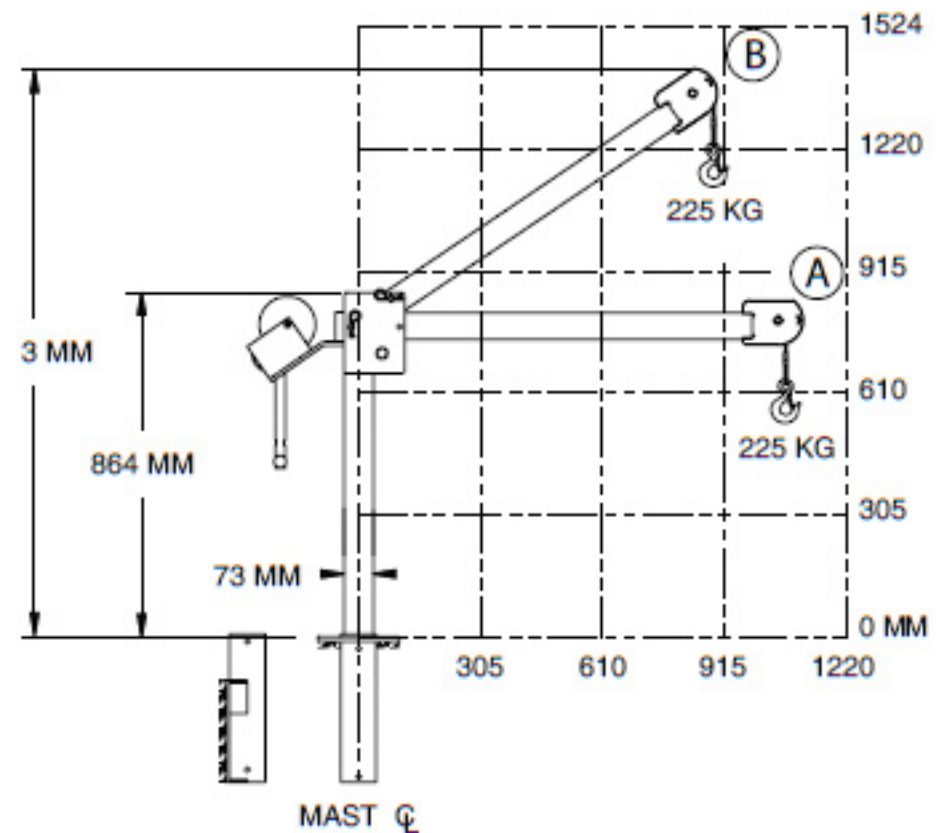

CRANE FOLDS DOWN for storage or transport.

AVAILABLE FINISHES include powder coat, galvanized and stainless steel.

5122M1
with
pedestal
base

5122 Series Performance Characteristics

Wire Rope		Load Rating for M1 Winch*		Load Rating for M3 Winch*		Lift Below Floor**	
Diameter (mm)	Length (m)	Position A (kg)	Position B (kg)	Position A (kg)	Position B (kg)	Min below (m)	Max Below (m)
4,8	5,0	225	225	225	225	1,5	1,8
4,8	10,0	225	225	225	225	6,7	7,0
4,8	15,0	-	-	225	225	11,5	11,8
4,8	20,0	-	-	225	225	16,4	16,7

Thern products are not for lifting people or things over people.

5122 SERIES DAVIT CRANES

up to 225 KG capacity

5122 Upright Mount

5122 Flush / Wall Mount

Pedestal/Socket Base (upright mount)

Pedestal/Socket Base (flush mount)

Wall Mount Base

5122 Series

Upright Mount Hook Height and Reach

Boom Position	Hook Reach	Hook Height
	(mm)	(mm)
A	1.067	940
B	889	1.524

Dimensions are for reference only and subject to change without notice.

5122 Series

Flush Mount Hook Height and Reach

Boom Position	Hook Reach	Hook Height
	(mm)	(mm)
A	1.067	559
B	889	1.134

Dimensions are for reference only and subject to change without notice.

Important

It is the owner's or operator's responsibility to determine the suitability of the equipment to its intended use. Study all applicable codes, manuals, and regulations. Be sure to read the Owner's Manual supplied with the equipment before operating it.