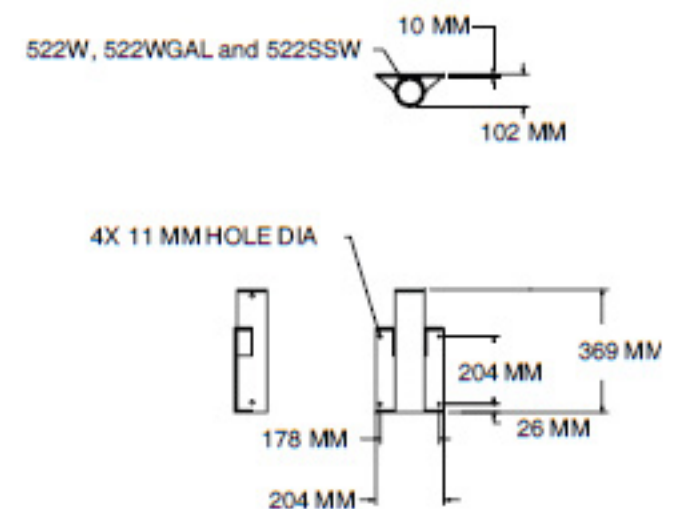

CRANE FOLDS DOWN for storage or transport.

AVAILABLE FINISHES include powder coat, galvanized and stainless steel.

5122M1
with
pedestal
base

5122 Series Performance Characteristics

Wire Rope		Load Rating for M1 Winch*		Load Rating for M3 Winch*		Lift Below Floor**	
Diameter (mm)	Length (m)	Position A (kg)	Position B (kg)	Position A (kg)	Position B (kg)	Min below (m)	Max Below (m)
4,8	5,0	225	225	225	225	1,5	1,8
4,8	10,0	225	225	225	225	6,7	7,0
4,8	15,0	-	-	225	225	11,5	11,8
4,8	20,0	-	-	225	225	16,4	16,7

Thern products are not for lifting people or things over people.

5122 SERIES DAVIT CRANES

up to 225 KG capacity

5122 Upright Mount

5122 Flush / Wall Mount

Pedestal/Socket Base (upright mount)

Pedestal/Socket Base (flush mount)

Wall Mount Base

5122 Series

Upright Mount Hook Height and Reach

Boom Position	Hook Reach	Hook Height
	(mm)	(mm)
A	1.067	940
B	889	1.524

Dimensions are for reference only and subject to change without notice.

5122 Series

Flush Mount Hook Height and Reach

Boom Position	Hook Reach	Hook Height
	(mm)	(mm)
A	1.067	559
B	889	1.134

Dimensions are for reference only and subject to change without notice.

Important

It is the owner's or operator's responsibility to determine the suitability of the equipment to its intended use. Study all applicable codes, manuals, and regulations. Be sure to read the Owner's Manual supplied with the equipment before operating it.