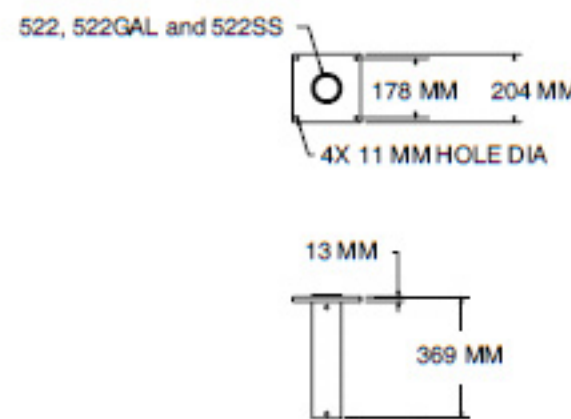

CRANE FOLDS DOWN for storage or transport.

AVAILABLE FINISHES include powder coat, galvanized and stainless steel.

5122M1
with
pedestal
base

5122 Series Performance Characteristics

Wire Rope		Load Rating for M1 Winch*		Load Rating for M3 Winch*		Lift Below Floor**	
Diameter (mm)	Length (m)	Position A (kg)	Position B (kg)	Position A (kg)	Position B (kg)	Min below (m)	Max Below (m)
4,8	5,0	225	225	225	225	1,5	1,8
4,8	10,0	225	225	225	225	6,7	7,0
4,8	15,0	-	-	225	225	11,5	11,8
4,8	20,0	-	-	225	225	16,4	16,7

Thern products are not for lifting people or things over people.

5122 SERIES DAVIT CRANES

up to 225 KG capacity

5122 Upright Mount

5122 Flush / Wall Mount

Pedestal/Socket Base (upright mount)

Pedestal/Socket Base (flush mount)

Wall Mount Base

5122 Series

Upright Mount Hook Height and Reach

Boom Position	Hook Reach	Hook Height
	(mm)	(mm)
A	1.067	940
B	889	1.524

Dimensions are for reference only and subject to change without notice.

5122 Series

Flush Mount Hook Height and Reach

Boom Position	Hook Reach	Hook Height
	(mm)	(mm)
A	1.067	559
B	889	1.134

Dimensions are for reference only and subject to change without notice.

Important

It is the owner's or operator's responsibility to determine the suitability of the equipment to its intended use. Study all applicable codes, manuals, and regulations. Be sure to read the Owner's Manual supplied with the equipment before operating it.