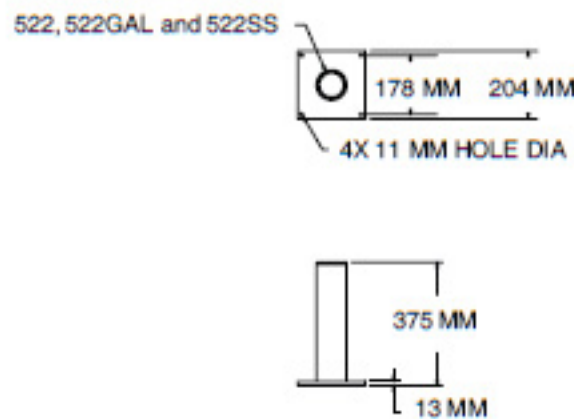

CRANE FOLDS DOWN for storage or transport.

AVAILABLE FINISHES include powder coat, galvanized and stainless steel.

5122M1
with
pedestal
base

5122 Series Performance Characteristics

Wire Rope		Load Rating for M1 Winch*		Load Rating for M3 Winch*		Lift Below Floor**	
Diameter (mm)	Length (m)	Position A (kg)	Position B (kg)	Position A (kg)	Position B (kg)	Min below (m)	Max Below (m)
4,8	5,0	225	225	225	225	1,5	1,8
4,8	10,0	225	225	225	225	6,7	7,0
4,8	15,0	-	-	225	225	11,5	11,8
4,8	20,0	-	-	225	225	16,4	16,7

Thern products are not for lifting people or things over people.

5122 SERIES DAVIT CRANES

up to 225 KG capacity

5122 Upright Mount

5122 Flush / Wall Mount

Pedestal/Socket Base (upright mount)

Pedestal/Socket Base (flush mount)

Wall Mount Base

5122 Series

Upright Mount Hook Height and Reach

Boom Position	Hook Reach	Hook Height
	(mm)	(mm)
A	1.067	940
B	889	1.524

Dimensions are for reference only and subject to change without notice.

5122 Series

Flush Mount Hook Height and Reach

Boom Position	Hook Reach	Hook Height
	(mm)	(mm)
A	1.067	559
B	889	1.134

Dimensions are for reference only and subject to change without notice.

Important

It is the owner's or operator's responsibility to determine the suitability of the equipment to its intended use. Study all applicable codes, manuals, and regulations. Be sure to read the Owner's Manual supplied with the equipment before operating it.