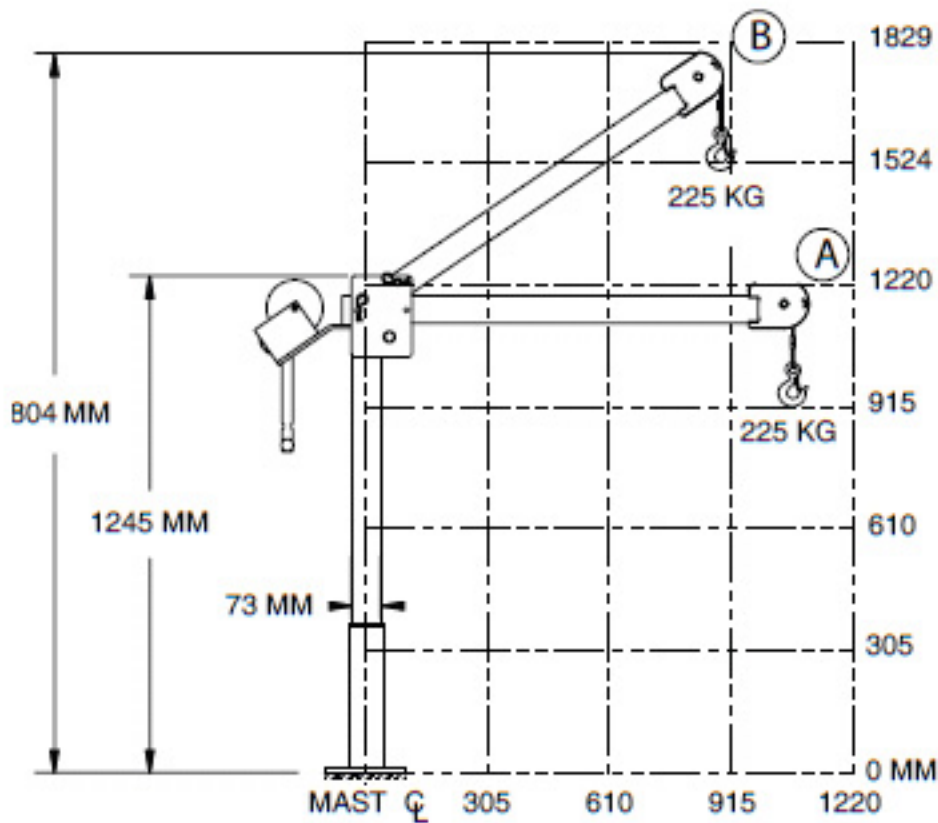

5122 SERIES DAVIT CRANES

up to 225 KG capacity

5122 Upright Mount